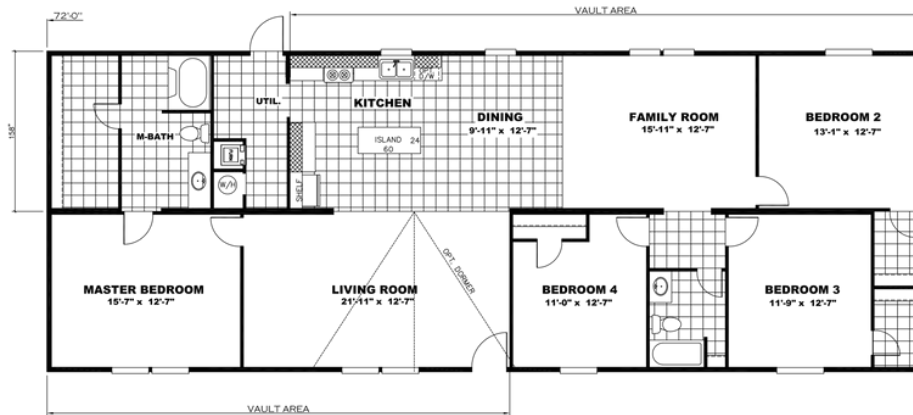

WONDER Model number: 97TRU28724RH18

4 beds • 2 baths • 2016 sq.ft. • 28' width • 72' depth

Our home building facilities invest in continuous product and process improvements. Plans, dimensions, features, materials, specifications and availability are subject to change without notice or obligation. Renderings and floor plans are representative likenesses of our homes and may differ from the actual homes. We invite you to tour a Home Center near you and inspect the highest value in quality housing available or call (903) 463-8499 to speak with a Home Consultant. Copyright 2017, CMH. All rights reserved.