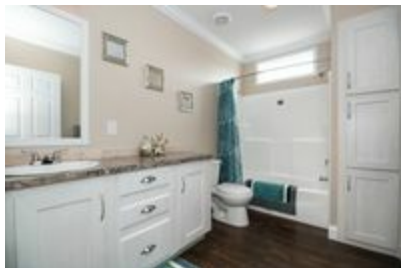

THE PECOS 32

THE PECOS 32 Model number: 32RVL32603CH18

3 beds • 2 baths • 1920 sq.ft. • 32' width • 60' depth

Our home building facilities invest in continuous product and process improvements. Plans, dimensions, features, materials, specifications and availability are subject to change without notice or obligation. Renderings and floor plans are representative likenesses of our homes and may differ from the actual homes. We invite you to tour a Home Center near you and inspect the highest value in quality housing available or call (903) 463-8499 to speak with a Home Consultant. Copyright 2017, CMH. All rights reserved.

THE PECOS 32 Model number: 32RVL32603CH18

3 beds • 2 baths • 1920 sq.ft. • 32' width • 60' depth

Our home building facilities invest in continuous product and process improvements. Plans, dimensions, features, materials, specifications and availability are subject to change without notice or obligation. Renderings and floor plans are representative likenesses of our homes and may differ from the actual homes. We invite you to tour a Home Center near you and inspect the highest value in quality housing available or call (903) 463-8499 to speak with a Home Consultant. Copyright 2017, CMH. All rights reserved.